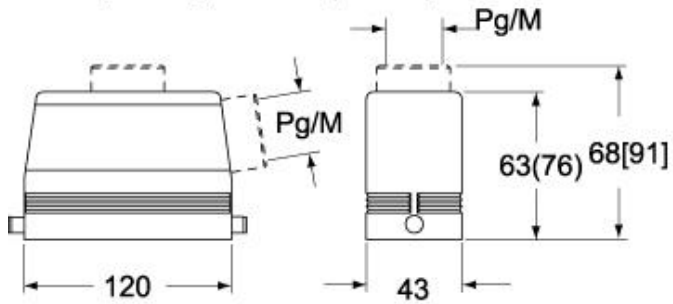

Part number

CAVT 24.5 L

Catalogue drawings

**CHO L (CAO L) - MHO L [MAO L]
CHV L [CAV L] - MHV L (MAV L)**